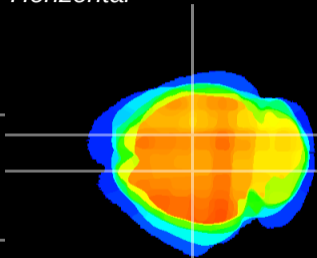

Coronal

Sagittal-R

Sagittal-L

ViBrism: CX12506
Horizontal

CA1