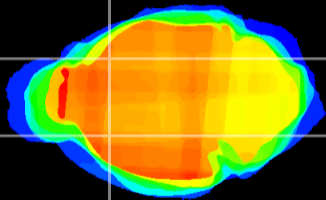

Coronal

Sagittal-R

Sagittal-L

ViBris: CX12506
Horizontal

CPU lateral