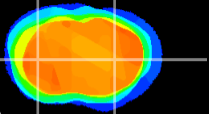

Coronal

Sagittal-R

Sagittal-L

ViBris: CX12506
Horizontal

CPU lateral