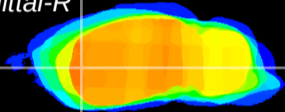

Coronal

Sagittal-R

Sagittal-L

ViBris: CX12506
Horizontal

CPU lateral