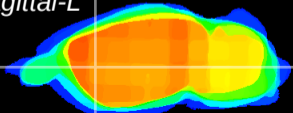

Coronal

Sagittal-R

Sagittal-L

ViBris: CX12506
Horizontal

CPU lateral