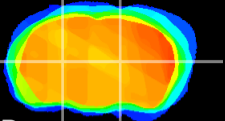

Coronal

Sagittal-R

Sagittal-L

ViBrism: CX12506
Horizontal

VPM/VPL