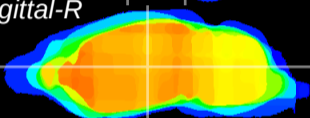

Coronal

Sagittal-R

Sagittal-L

ViBrism: CX12506
Horizontal

VPM/VPL