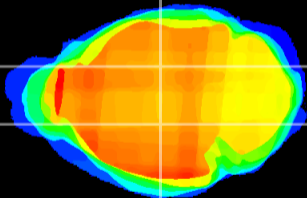

Coronal

Sagittal-R

Sagittal-L

ViBrism: CX12506
Horizontal

VPM/VPL