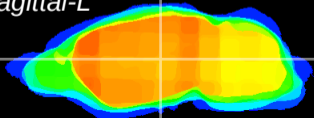

Coronal

Sagittal-R

Sagittal-L

ViBrism: CX12506
Horizontal

VPM/VPL