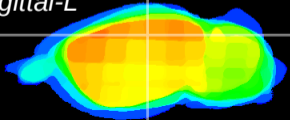

Coronal

Sagittal-R

Sagittal-L

ViBrism: CX12508
Horizontal

CA2/CA3