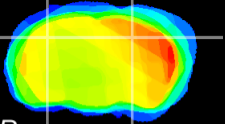

Coronal

Sagittal-R

Sagittal-L

ViBrism: CX12508
Horizontal

CA2/CA3