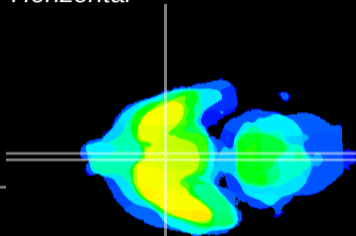

Coronal

Sagittal-R

Sagittal-L

ViBrisM: CX12508
Horizontal

SCN