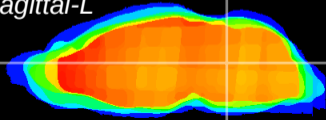

Coronal

Sagittal-R

Sagittal-L

ViBrism: CX12511
Horizontal

Tg