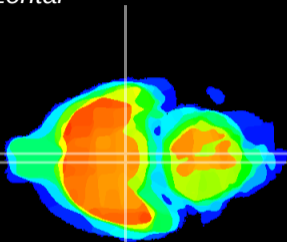

Coronal

Sagittal-R

Sagittal-L

ViBrism: CX12511
Horizontal

VMH