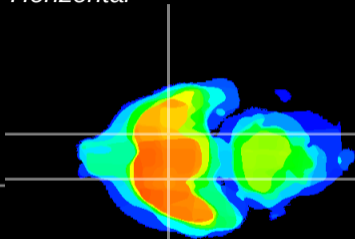

Coronal

Sagittal-R

Sagittal-L

ViBrism: CX12518
Horizontal

S0