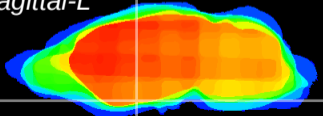

Coronal

Sagittal-R

Sagittal-L

ViBrism: CX12518
Horizontal

S0