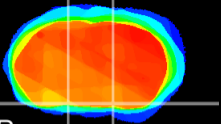

Coronal

Sagittal-R

Sagittal-L

ViBrism: CX12518
Horizontal

S0