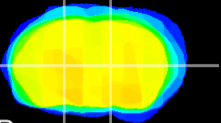

Coronal

Sagittal-R

Sagittal-L

ViBriSM: CX12519
Horizontal

VA/VL