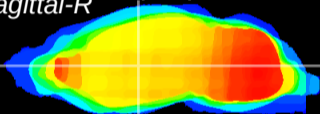

Coronal

Sagittal-R

Sagittal-L

ViBriSM: CX12519
Horizontal

VA/VL