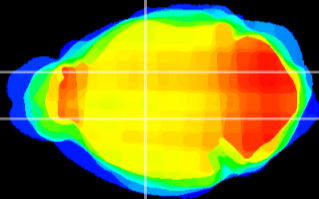

Coronal

Sagittal-R

Sagittal-L

ViBriSM: CX12519
Horizontal

VA/VL