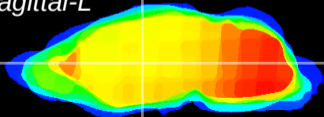

Coronal

Sagittal-R

Sagittal-L

ViBriSM: CX12519
Horizontal

VA/VL