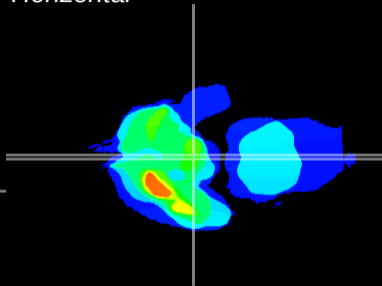

Coronal

Sagittal-R

Sagittal-L

ViBrism: CX12522
Horizontal

ME