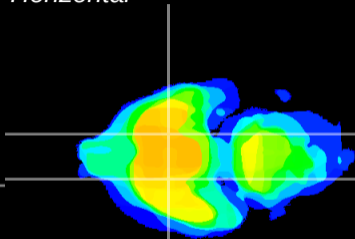

Coronal

Sagittal-R

Sagittal-L

ViBrisM: CX12525
Horizontal

S0