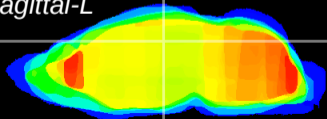

Coronal

Sagittal-R

Sagittal-L

ViBrism: CX12537
Horizontal

DG