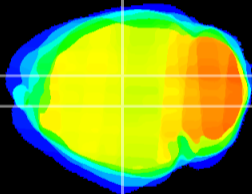

Coronal

Sagittal-R

Sagittal-L

ViBrism: CX12537
Horizontal

DG