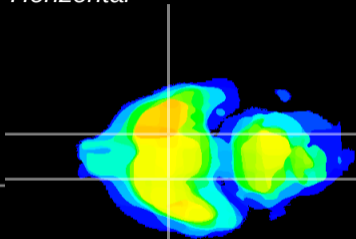

Coronal

Sagittal-R

Sagittal-L

ViBrism: CX12537
Horizontal

S0