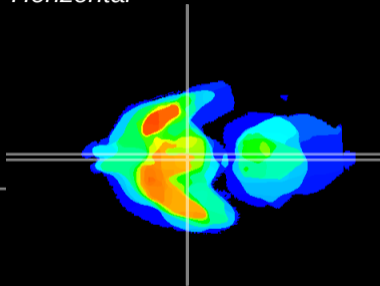

Coronal

Sagittal-R

Sagittal-L

ViBrism: CX12541
Horizontal

Arc