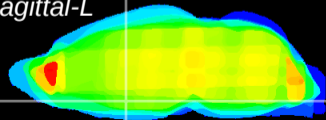

Coronal

Sagittal-R

Sagittal-L

ViBrism: CX12550
Horizontal

MPA