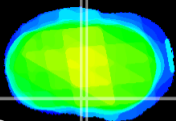

Coronal

Sagittal-R

Sagittal-L

ViBrism: CX12550
Horizontal

MPA