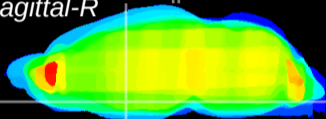

Coronal

Sagittal-R

Sagittal-L

ViBrism: CX12550
Horizontal

MPA