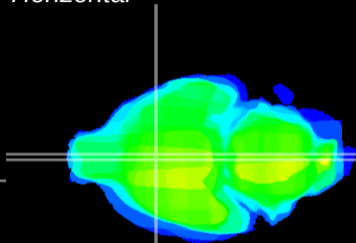

Coronal

Sagittal-R

Sagittal-L

ViBrism: CX12550
Horizontal

MPA