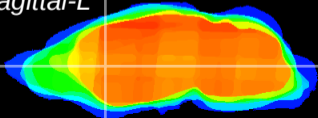

Coronal

Sagittal-R

Sagittal-L

ViBrism: CX12552
Horizontal

CPU medial