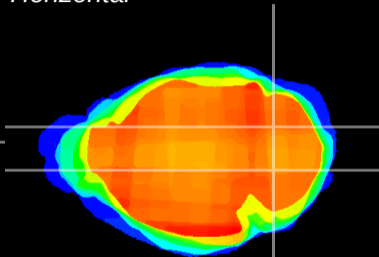

*Coronal*

*Sagittal-R*

*Sagittal-L*

ViBrism: CX12553  
*Horizontal*

Cb nucleus