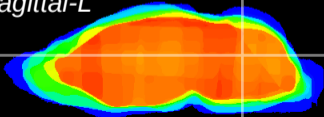

*Coronal*

*Sagittal-R*

*Sagittal-L*

ViBrism: CX12553  
*Horizontal*

Cb nucleus