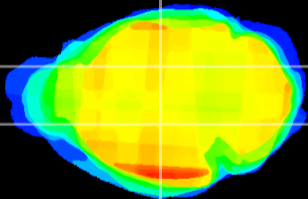

Coronal

Sagittal-R

Sagittal-L

ViBrism: CX12557
Horizontal

VPM/VPL