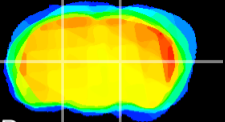

Coronal

Sagittal-R

Sagittal-L

ViBrism: CX12557
Horizontal

VPM/VPL