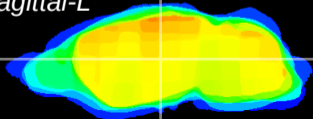

Coronal

Sagittal-R

Sagittal-L

ViBrism: CX12557
Horizontal

VPM/VPL