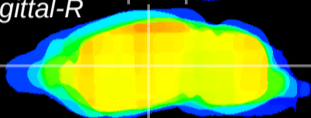

Coronal

Sagittal-R

Sagittal-L

ViBrism: CX12557
Horizontal

VPM/VPL