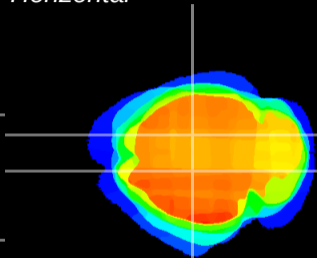

Coronal

Sagittal-R

Sagittal-L

ViBrism: CX12558
Horizontal

CA1