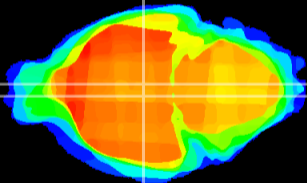

Coronal

Sagittal-R

Sagittal-L

ViBrism: CX12558
Horizontal

DM