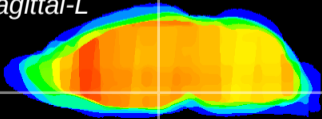

Coronal

Sagittal-R

Sagittal-L

ViBrism: CX12558
Horizontal

DM