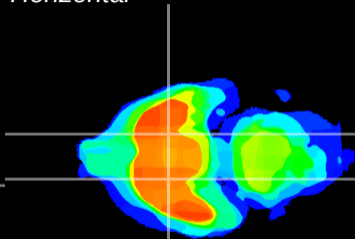

Coronal

Sagittal-R

Sagittal-L

ViBrism: CX12558
Horizontal

S0