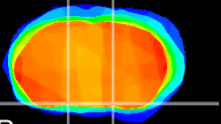

Coronal

Sagittal-R

Sagittal-L

ViBrism: CX12558
Horizontal

S0