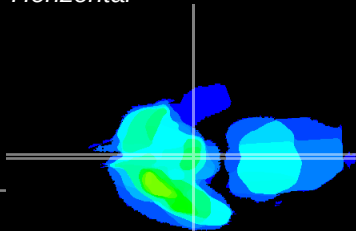

Coronal

Sagittal-R

Sagittal-L

ViBrism: CX12559
Horizontal

ME