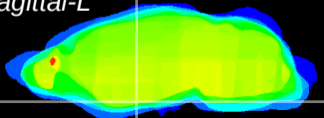

Coronal

Sagittal-R

Sagittal-L

ViBrism: CX12559
Horizontal

S0