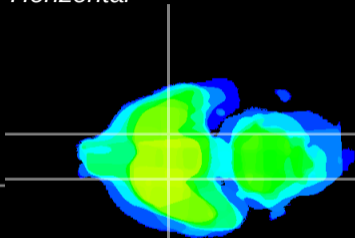

Coronal

Sagittal-R

Sagittal-L

ViBrism: CX12559
Horizontal

S0