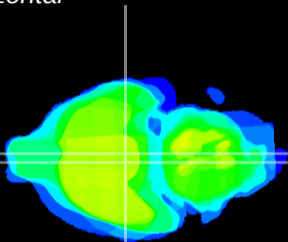

Coronal

Sagittal-R

Sagittal-L

ViBrism: CX12559
Horizontal

VMH