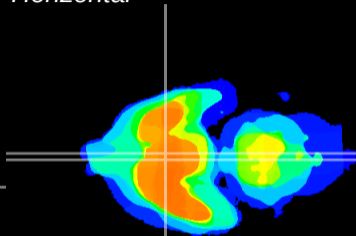

Coronal

Sagittal-R

Sagittal-L

ViBrisM: CX12560  
Horizontal

SCN