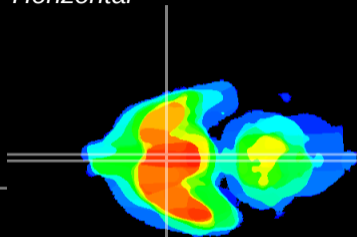

Coronal

Sagittal-R

Sagittal-L

ViBrism: CX12561
Horizontal

SCN