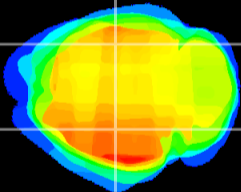

Coronal

Sagittal-R

Sagittal-L

ViBrism: CX12563
Horizontal

CA2/CA3