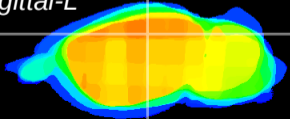

Coronal

Sagittal-R

Sagittal-L

ViBrism: CX12563
Horizontal

CA2/CA3