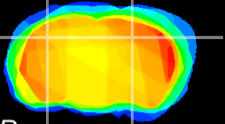

Coronal

Sagittal-R

Sagittal-L

ViBrism: CX12563
Horizontal

CA2/CA3