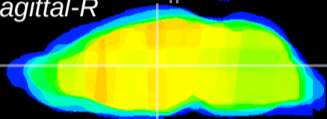

Coronal

Sagittal-R

Sagittal-L

ViBrism: CX12563
Horizontal

MD