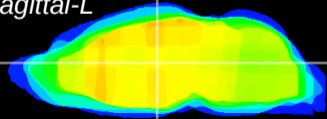

Coronal

Sagittal-R

Sagittal-L

ViBrism: CX12563
Horizontal

MD