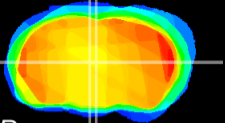

Coronal

Sagittal-R

Sagittal-L

ViBrism: CX12563
Horizontal

MD