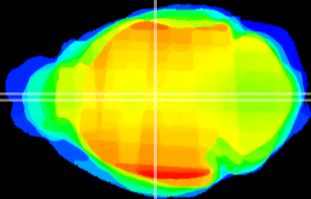

Coronal

Sagittal-R

Sagittal-L

ViBrism: CX12563
Horizontal

MD