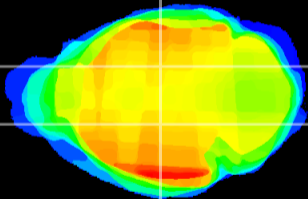

Coronal

Sagittal-R

Sagittal-L

ViBrism: CX12563
Horizontal

VPM/VPL