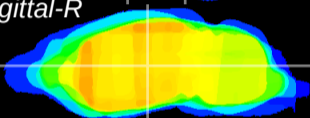

Coronal

Sagittal-R

Sagittal-L

ViBrism: CX12563
Horizontal

VPM/VPL