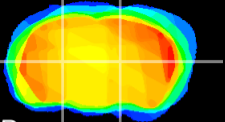

Coronal

Sagittal-R

Sagittal-L

ViBrism: CX12563
Horizontal

VPM/VPL