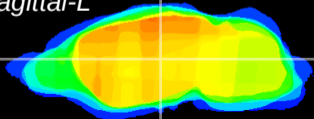

Coronal

Sagittal-R

Sagittal-L

ViBrism: CX12563
Horizontal

VPM/VPL