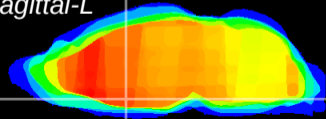

Coronal

Sagittal-R

Sagittal-L

ViBrism: CX12567
Horizontal

MPA