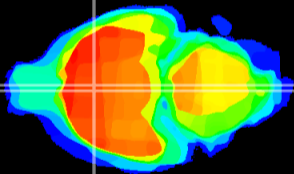

Coronal

Sagittal-R

Sagittal-L

ViBrism: CX12567
Horizontal

MPA