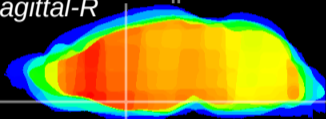

Coronal

Sagittal-R

Sagittal-L

ViBrism: CX12567
Horizontal

MPA