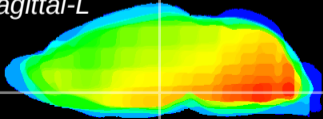

Coronal

Sagittal-R

Sagittal-L

ViBrism: CX12569
Horizontal

DM