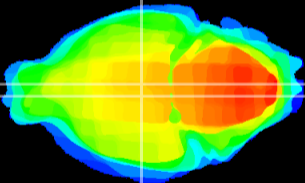

Coronal

Sagittal-R

Sagittal-L

ViBrism: CX12569
Horizontal

DM