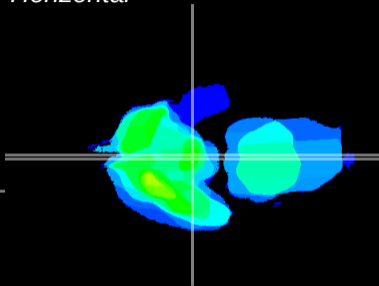

Coronal

Sagittal-R

Sagittal-L

ViBrism: CX12569
Horizontal

ME