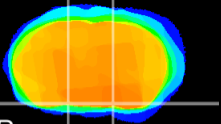

Coronal

Sagittal-R

Sagittal-L

ViBrism: CX12573
Horizontal

S0