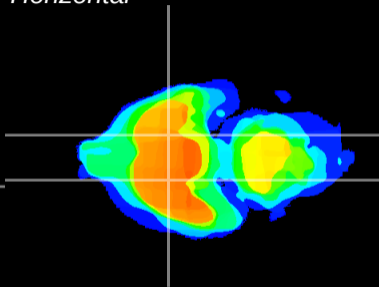

Coronal

Sagittal-R

Sagittal-L

ViBrism: CX12573
Horizontal

S0