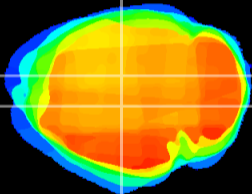

Coronal

Sagittal-R

Sagittal-L

ViBrism: CX12576
Horizontal

DG