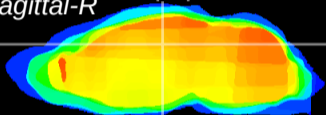

Coronal

Sagittal-R

Sagittal-L

ViBrism: CX12576
Horizontal

DG