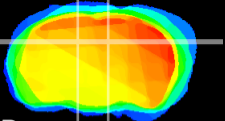

Coronal

Sagittal-R

Sagittal-L

ViBrism: CX12576
Horizontal

DG