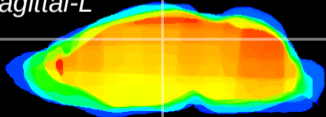

Coronal

Sagittal-R

Sagittal-L

ViBrism: CX12576
Horizontal

DG