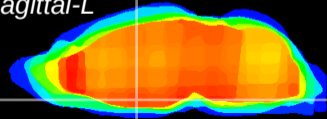

Coronal

Sagittal-R

Sagittal-L

ViBrisM: CX12580
Horizontal

SPa ventral