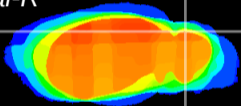

Coronal

Sagittal-R

Sagittal-L

ViBrism: CX12581
Horizontal

Cb lobe