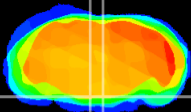

Coronal

Sagittal-R

Sagittal-L

ViBrisM: CX12584
Horizontal

Pn