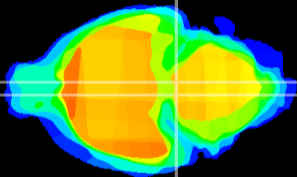

Coronal

Sagittal-R

Sagittal-L

ViBrisM: CX12584
Horizontal

Pn