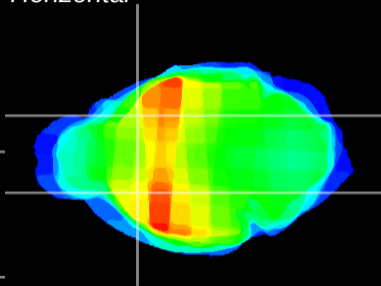

Coronal

Sagittal-R

Sagittal-L

ViBrism: CX12585
Horizontal

CPU lateral