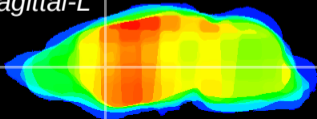

Coronal

Sagittal-R

Sagittal-L

ViBrism: CX12587
Horizontal

CPU medial