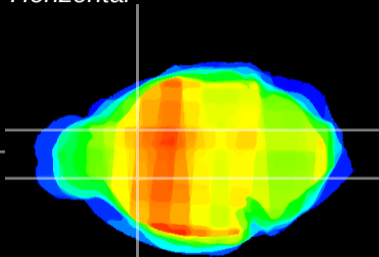

Coronal

Sagittal-R

Sagittal-L

ViBrism: CX12587
Horizontal

CPU medial