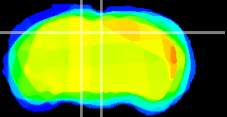

Coronal

Sagittal-R

Sagittal-L

ViBrism: CX12587
Horizontal

SC