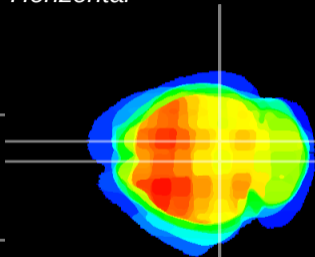

Coronal

Sagittal-R

Sagittal-L

ViBrism: CX12587
Horizontal

SC