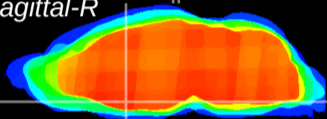

Coronal

Sagittal-R

Sagittal-L

ViBrism: CX12594
Horizontal

MPA