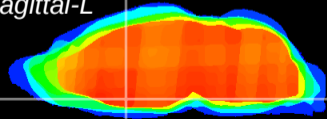

Coronal

Sagittal-R

Sagittal-L

ViBrism: CX12594
Horizontal

MPA