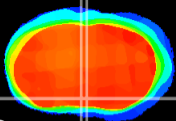

Coronal

Sagittal-R

Sagittal-L

ViBrism: CX12594
Horizontal

MPA