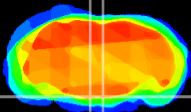

Coronal

Sagittal-R

Sagittal-L

ViBrism: CX12596
Horizontal

Pn