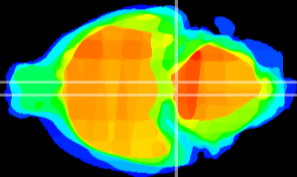

Coronal

Sagittal-R

Sagittal-L

ViBrism: CX12596
Horizontal

Pn