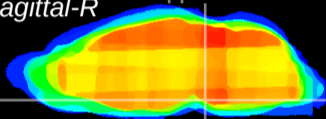

Coronal

Sagittal-R

Sagittal-L

ViBrism: CX12596
Horizontal

Pn