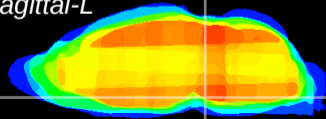

Coronal

Sagittal-R

Sagittal-L

ViBrism: CX12596
Horizontal

Pn