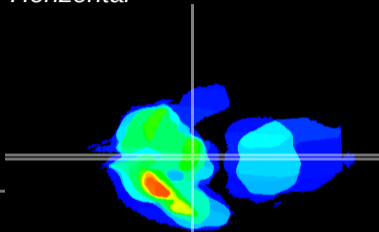

*Coronal*

*Sagittal-R*

*Sagittal-L*

ViBrism: CX12600  
*Horizontal*

ME