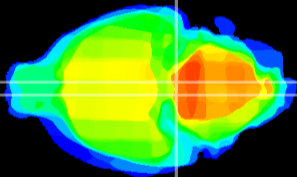

Coronal

Sagittal-R

Sagittal-L

ViBrism: CX12601
Horizontal

Pn