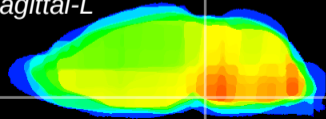

Coronal

Sagittal-R

Sagittal-L

ViBrism: CX12601
Horizontal

Pn