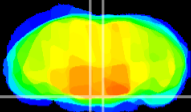

Coronal

Sagittal-R

Sagittal-L

ViBrism: CX12601
Horizontal

Pn