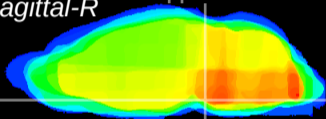

Coronal

Sagittal-R

Sagittal-L

ViBrism: CX12601
Horizontal

Pn