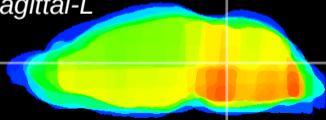

Coronal

Sagittal-R

Sagittal-L

ViBrism: CX12601
Horizontal

Tg