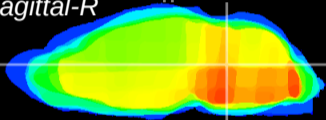

Coronal

Sagittal-R

Sagittal-L

ViBrism: CX12601
Horizontal

Tg