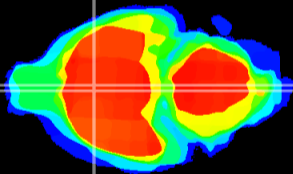

Coronal

Sagittal-R

Sagittal-L

ViBrisM: CX12604  
Horizontal

MPA