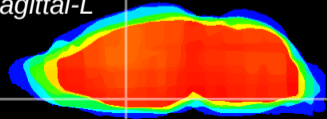

Coronal

Sagittal-R

Sagittal-L

ViBrisM: CX12604  
Horizontal

MPA