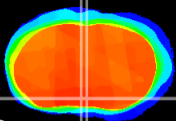

Coronal

Sagittal-R

Sagittal-L

ViBrisM: CX12604  
Horizontal

MPA