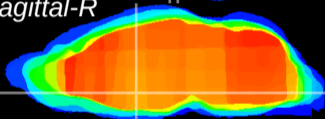

Coronal

Sagittal-R

Sagittal-L

ViBriSm: CX12606
Horizontal

Pa