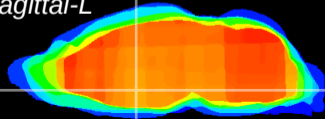

Coronal

Sagittal-R

Sagittal-L

ViBriSm: CX12606
Horizontal

Pa