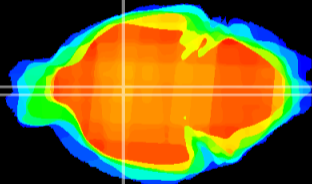

Coronal

Sagittal-R

Sagittal-L

ViBriSm: CX12606
Horizontal

Pa