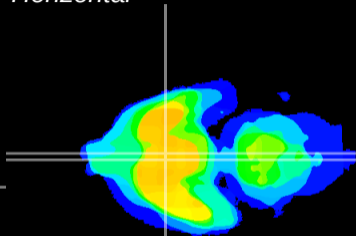

Coronal

Sagittal-R

Sagittal-L

ViBrism: CX12608
Horizontal

SCN