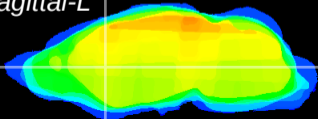

Coronal

Sagittal-R

Sagittal-L

ViBrism: CX12614
Horizontal

CPU medial