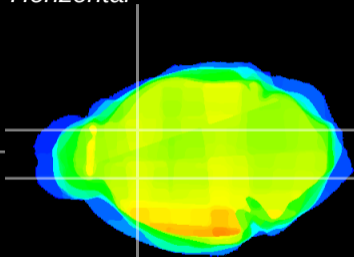

Coronal

Sagittal-R

Sagittal-L

ViBrism: CX12614
Horizontal

CPU medial