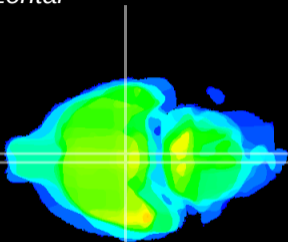

Coronal

Sagittal-R

Sagittal-L

ViBrism: CX12617
Horizontal

VMH